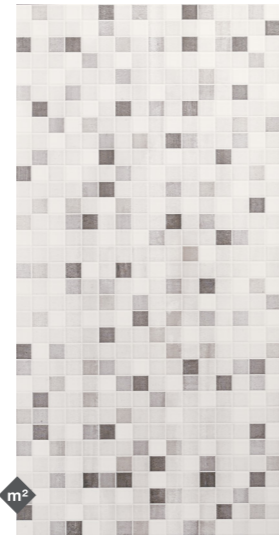

# Arroma COLLECTION

BLUEBERRY SEEDS  
35x70 RET.

OREGANO SEEDS  
35x70 RET.

PAPAYA SEEDS  
35x70 RET.

WINTER SEEDS  
35x70 RET.

SUMMER SEEDS  
35x70 RET.

OREGANO POWDER  
35x70 RET.

SALT POWDER  
35x70 RET.