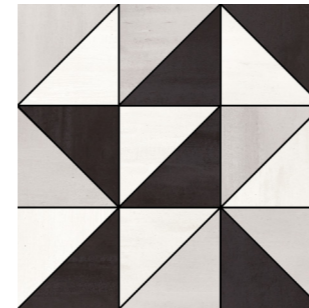

MOSAIC SWEET BLACK PEPPER
40x40