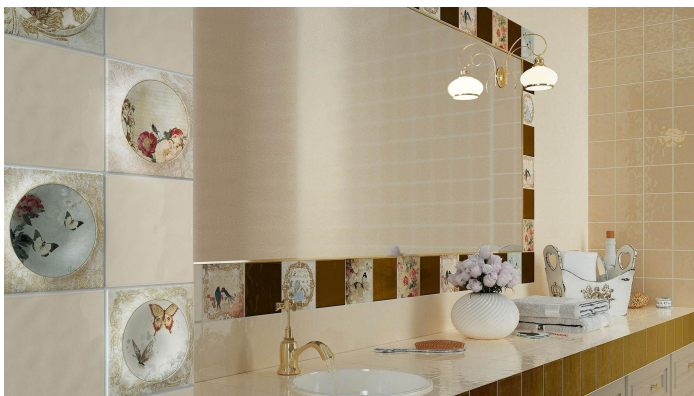

tel.: (+34) 964 657 738
fax: (+34) 964 322 151

info@absolutkeramika.com
www.absolutkeramika.com

The results shown are approximate. This document does not constitute a contractual relationship. To order or check availability of products, contact the company.