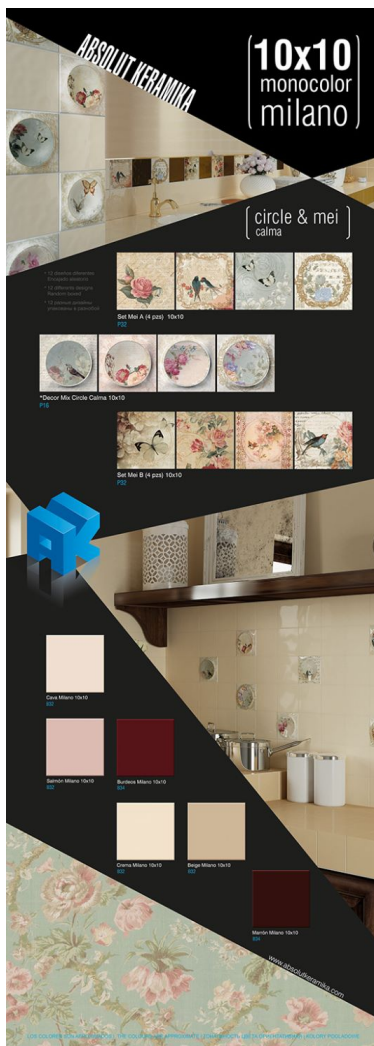

PE CIRCLE CALMA & MEI 10X10
MILANO (63X180)

tel.: (+34) 964 657 738
fax: (+34) 964 322 151

info@absolutkeramika.com
www.absolutkeramika.com

The results shown are approximate. This document does not constitute a contractual relationship. To order or check availability of products, contact the company.