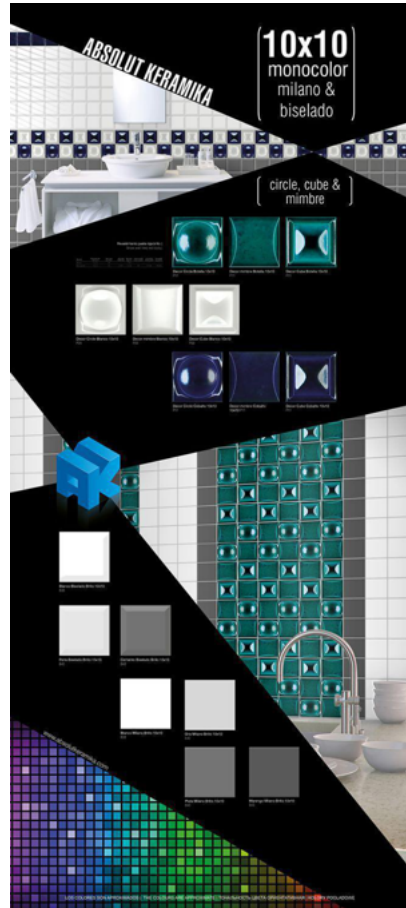

MONOCOLOR BISELADO 10X10

Created on_10/24/2017

ABSOLUT KERAMIKA

www.absolutkeramika.com

PE CUBE KITCHEN 10X10 BISELADO
(80X180)

PE CIRCLE, CUBE MIMBRE 10X10 MILANO &
BISELADO (80X180)

tel: (+34) 964 657 738
fax: (+34) 964 322 151