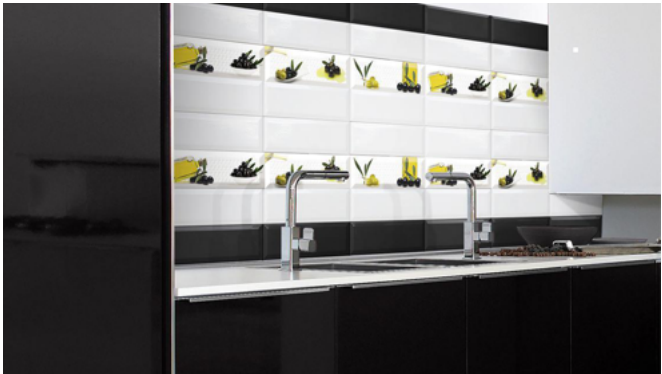

MONOCOLOR BISELADO 10X30

Created on_10/30/2018

ABSOLUT KERAMIKA

www.absolutkeramika.com

MONOCOLOR BISELADO 10X30

Created on_10/30/2018

ABSOLUT KERAMIKA

www.absolutkeramika.com