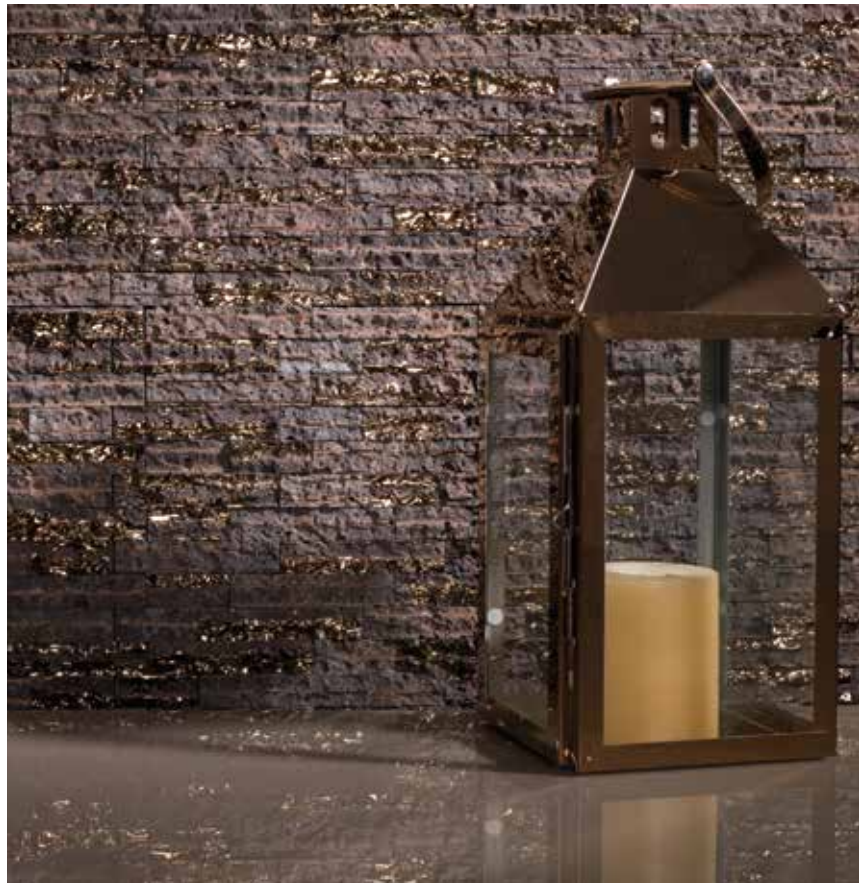

Wall Coverings Elite Lava Stone Brick Gold