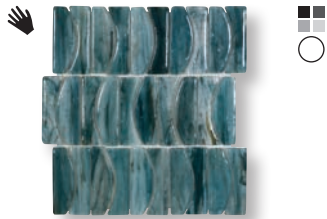

187124 Blues
30,3x34 cm./11.9"x13.4" D923
8 mm. de espesor/thickness