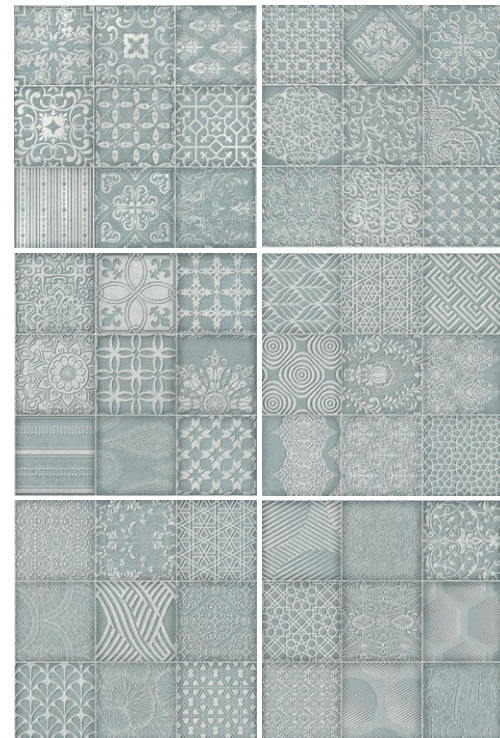

ABSOLUT KERAMIKA

TRENDS'18
CERSAIE

Malta

60x60 cm
23.6"x23.6"

PORCELÁNICO
PORCELAIN

Malta Decor · 60x60 cm [23.62"x23.62"] B41
Malta Decor Lappato · 60x60 cm [23.62"x23.62"] B54

Malta Pearl · 60x60 cm [23.62"x23.62"] B35
Malta Pearl Lappato · 60x60 cm [23.62"x23.62"] B51

Malta Grey · 60x60 cm [23.62"x23.62"] B35
Malta Grey Lappato · 60x60 cm [23.62"x23.62"] B51

Malta tiene diseños diferentes. Encajado aleatorio.
Malta has different designs. Random boxed

	Formato pzs Size pcs	pzs/caja pcs/box	m2/caja SQM/box	Kg/caja Kg/box	cajas/pallet boxes/pallet	m2/pallet SQM/pallet	kg/pallet kg/pallet
Base	60x60	4	1.44	29.33	30	43.20	880