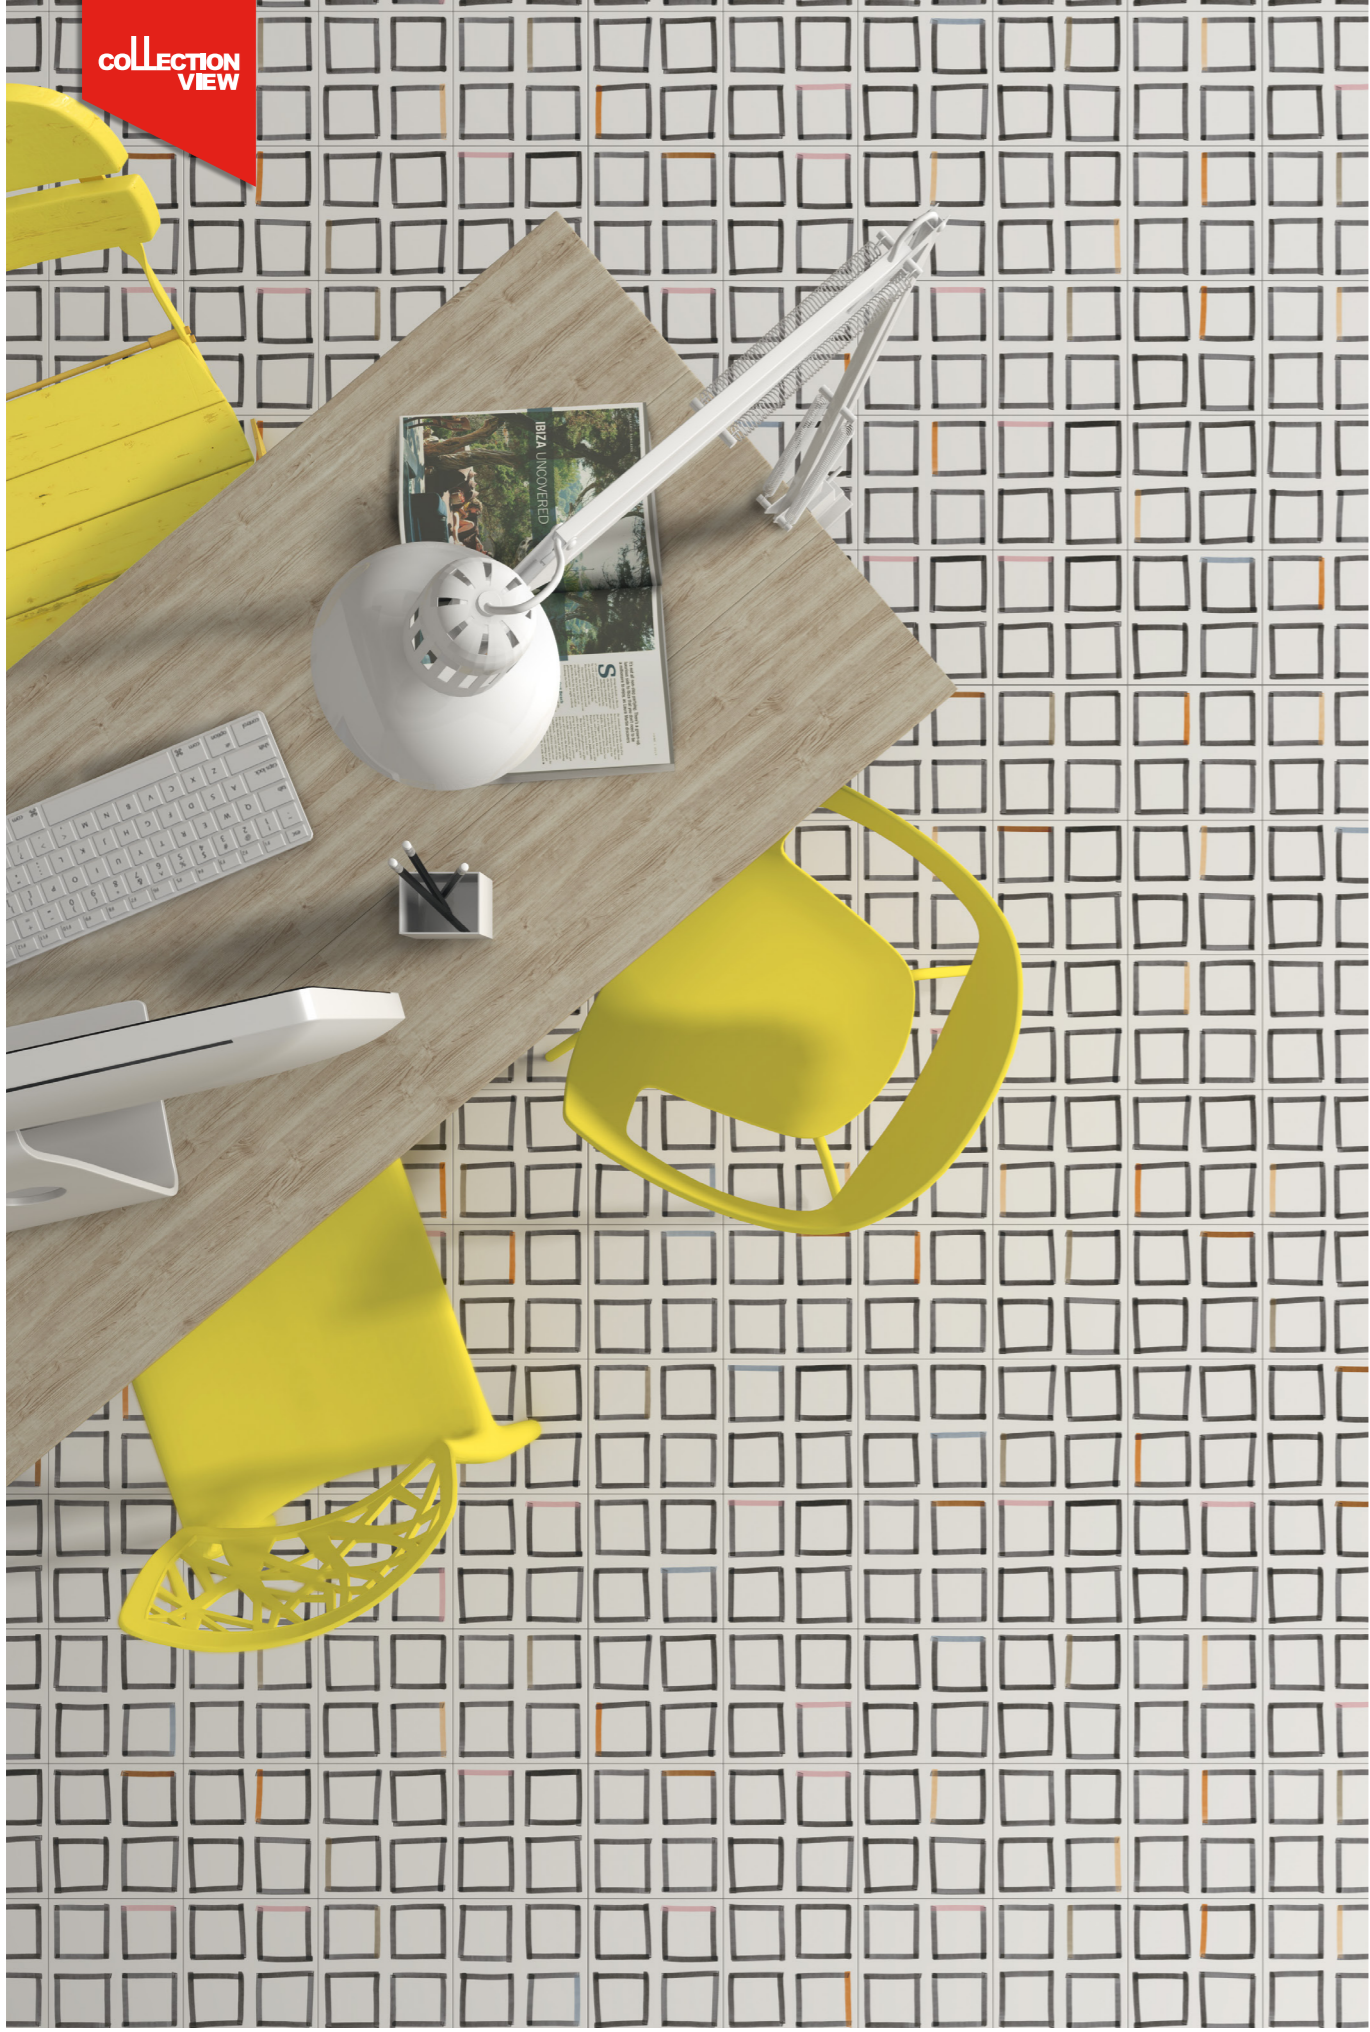

COLLECTION
VIEW

Hamar - 20x20 cm.

COLLECTION
VIEW