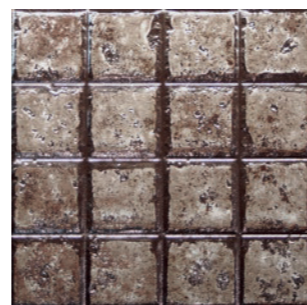

Metalic Taco Beige
7.5x7.5 (3x3'')
P02

Metalic Taco Green
7.5x7.5 (3x3'')
P02

Metalic Taco Red
7.5x7.5 (3x3'')
P02

Moldura Metalic Silver 5x33.3 (2x13'')
P12

Listelo Metalic Silver 2.5x33.3 (1x13'')
P11

Metalic Silver
15.5x15.5 (6x6'')
B56

Metalic Cobalto
15.5x15.5 (6x6'')
B56

Metalic White
15.5x15.5 (6x6'')
B56

Metalic Red
15.5x15.5 (6x6'')
B56

Metalic Green
15.5x15.5 (6x6'')
B56

Metalic Beige
15.5x15.5 (6x6'')
B56

Metalic White 31.2x31.2 (12.2x12.2'')
B28

Metalic Pre White 31.2x31.2
(12.2x12.2'') B28

Metalic White 31.2x31.2 PR 7.5x7.5
(12.2x12.2'') B35

Metalic Cobalto 31.2x31.2
(12.2x12.2'') B28

Metalic Pre Cobalto 31.2x31.2
(12.2x12.2'') B28

Metalic Cobalto 31.2x31.2 PR 7.5x7.5
(12.2x12.2'') B35

Metalic Silver 31.2x31.2 (12.2x12.2'')
B28

Metalic Pre Silver 31.2x31.2
(12.2x12.2'') B28

Metalic Silver 31.2x31.2 PR 7.5x7.5
(12.2x12.2'') B35

Metalic Green 31.2x31.2 (12.2x12.2'')
B28

Metalic Pre Green 31.2x31.2
(12.2x12.2'') B28