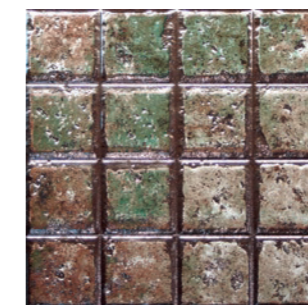

Metalic Pre White 31.2x31.2
(12.2x12.2'') B28

Metalic White 31.2x31.2 PR 7.5x7.5
(12.2x12.2'') B35

Metalic Cobalto 31.2x31.2
(12.2x12.2'') B28

Metalic Pre Cobalto 31.2x31.2
(12.2x12.2'') B28

Metalic Cobalto 31.2x31.2 PR 7.5x7.5
(12.2x12.2'') B35

Metalic Silver 31.2x31.2 (12.2x12.2'')
B28

Metalic Pre Silver 31.2x31.2
(12.2x12.2'') B28

Metalic Silver 31.2x31.2 PR 7.5x7.5
(12.2x12.2'') B35

Metalic Green 31.2x31.2 (12.2x12.2'')
B28

Metalic Pre Green 31.2x31.2
(12.2x12.2'') B28

Metalic Green 31.2x31.2 PR 7.5x7.5
(12.2x12.2'') B35

Metalic Beige 31.2x31.2 (12.2x12.2'')
B28

Metalic Pre Beige 31.2x31.2
(12.2x12.2'') B28

Metalic Beige 31.2x31.2 PR 7.5x7.5
(12.2x12.2'') B35

Metalic Red 31.2x31.2 (12.2x12.2'')
B28