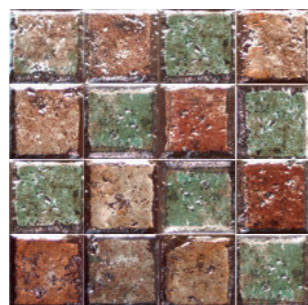

Metalic Taco Beige
7.5x7.5 (3x3'')
P02

Metalic Taco Green
7.5x7.5 (3x3'')
P02

Metalic Taco Red
7.5x7.5 (3x3'')
P02

Metalic Malla GRB 31.2x31.2
(12.2x12.2'') P35