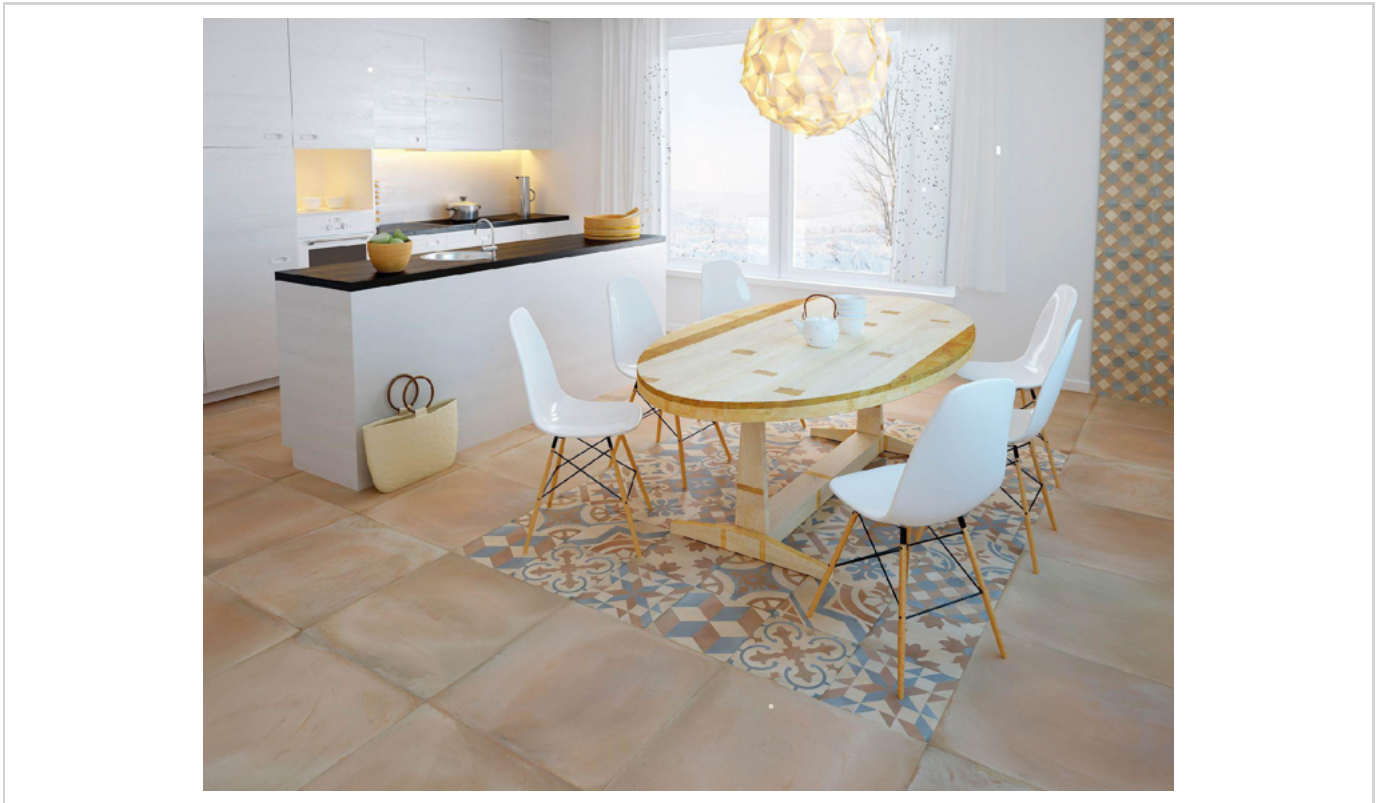

BOARDS

The image shows a digital board for 'MONTBLANC' porcelain tiles. At the top, there's a lifestyle photo of a modern kitchen and dining area. Below it, the brand name 'MONTBLANC' is displayed in large letters, with 'PORCELÁNICO | PORCELAIN TILES' underneath. A color palette with six swatches is shown. The main part of the board features a large, detailed image of a 45x45 tile with a complex geometric pattern. Text on the board reads: 'Montblanc 45x45 Se puede personalizar con cualquier color.' and 'Montblanc 45x45 It can be personalized with any color.'