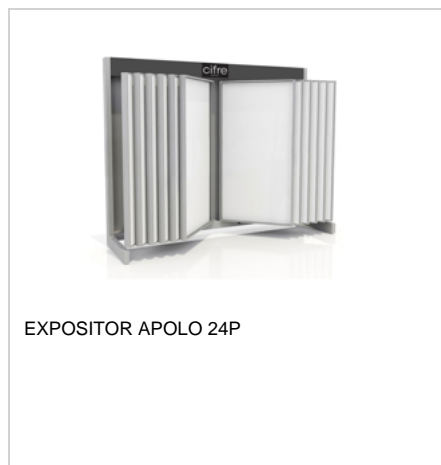

PACKING

Size	units/box	m²/box	kg/box	boxes/pallet	m²/pallet	kg/pallet
20x50	12	1.20	18.65	48	57.60	895.00
20x50	10	1.00	18.65	48	48.00	895.00
20x50	10	1.00	18.75	48	48.00	900.00
20x50	12	1.20	19.27	48	57.60	925.00
20x50	9	4.50	15.35	64	288.00	982.00
30x30	9	2.70	15.36	48	129.60	737.00
40x50	8	4.00	26.98	48	192.00	1295.00
40x50	4	2.00	13.49	48	96.00	647.00
45x45	7	1.42	28.18	44	62.48	1240.00
6x50	18	9.00	9.00	100	900.00	900.00
80x50	2	1.00	13.44	48	48.00	645.00

WARNING Packaging details. These details are only for guidance purposes. The contents may vary. Please contact our sales representatives for precise details