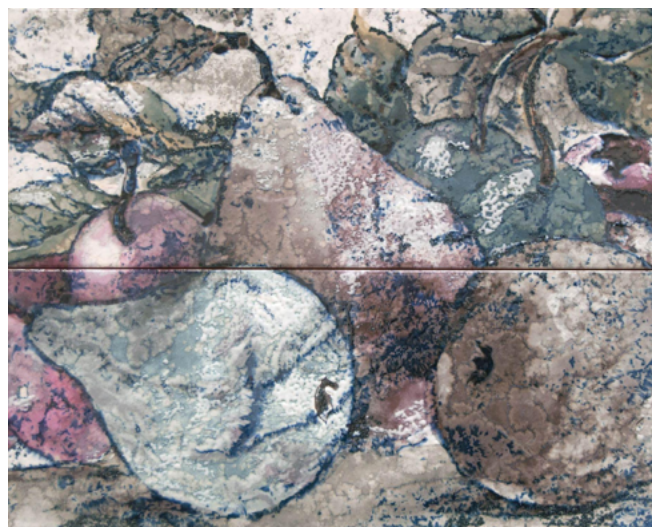

COMPOSICION PEARS COLD | 40x50
SP.2051 | Wall | Red body tiles