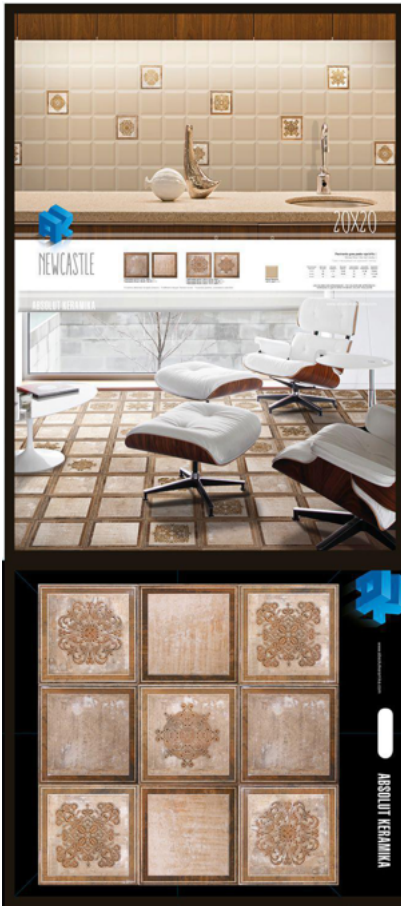

PE NEWCASTLE BROWN 20x20 (80X180)

PE NEWCASTLE GREY 20x20 (80X180)

PT NEWCASTLE BROWN 20X20 (100.5x192.5)

NEWCASTLE 20X20

Created on_10/29/2018

PT NEWCASTLE BROWN
10X10+20X20+45X45 (100.5x192.5)

PT NEWCASTLE GREY 10X10+20X20+45X45
(100.5x192.5)