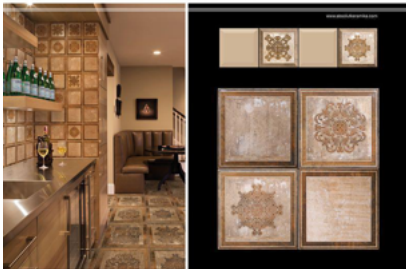

PE NEWCASTLE BROWN 20x20 (80X180)

PE NEWCASTLE GREY 20x20 (80X180)

PT NEWCASTLE BROWN 20X20 (100.5x192.5)

NEWCASTLE 20X20

Created on_10/29/2018

PT NEWCASTLE BROWN
10X10+20X20+45X45 (100.5x192.5)

PT NEWCASTLE GREY 10X10+20X20+45X45
(100.5x192.5)