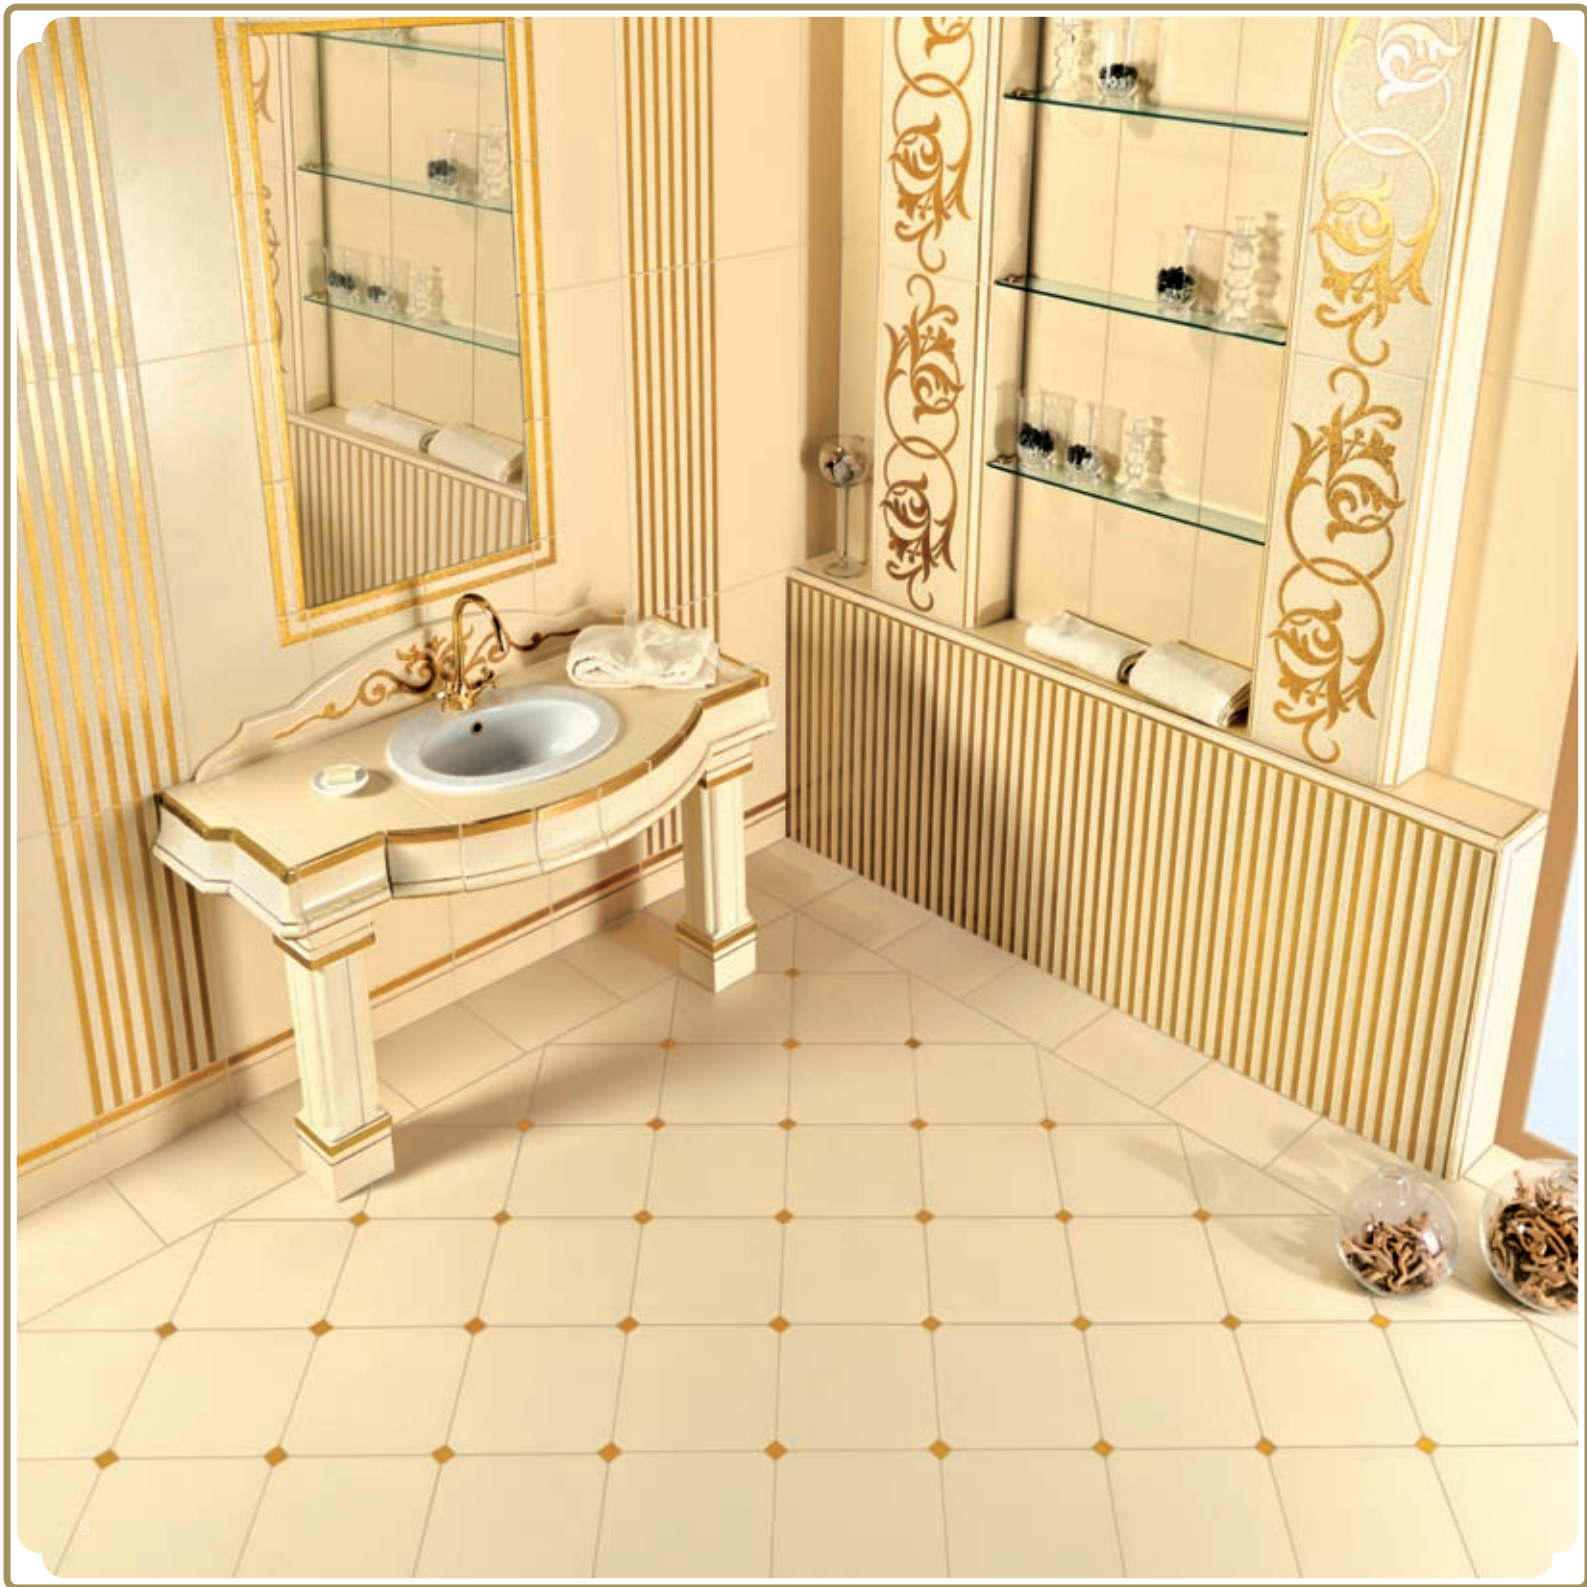

Nuage is the new Tagina collection that brings back to the ancient splendour the classical-elegant bath reinterpreted with a unique and present style. Soft shapes and surfaces create a warm and surrounding decorative harmony. Unique in the ceramic outline for versatility of employment and technical manufacture is the hollow border, a special piece that makes uninterrupted ceramic solutions between floor and wall. Available in the "Luxury" and "Light" versions, in a wide range of floors,decors and special pieces which, cleverly combined among them, allow to range from a classical environment as to modern composition. The "Luxury" version suggests sublime and magnificent classical atmospheres through wonderful and precious golden decors.

nuage

luxury

nuage

luxury

Creme

30.5x30.5 f/do nuage gres
15x30.5 zoccolo oro
30.5x92 fondo
30.5x92 Arabesque righe oro
30.5x92 Medaglione calici acanto oro
Comp. Lavabo nuage oro pz 21
7x30.5 listello nuage oro
7x7 angolo list. Nuage a 2 vie oro
5.5x92 bordo cavo oro
15x30.5 c. fotofera oro.