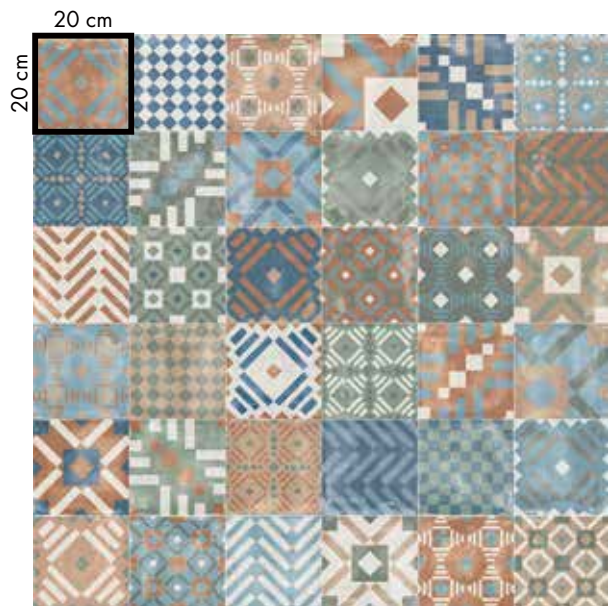

A

D
HI
MN

02

floor
PLAY LABYRINTH
20x20 PEARL
GRADONE TOP LAB325 BASE ASH

wall
LAB325 FORM ASH
120x270

PLAY LABYRINTH

20x20 / 8" x 8"

▼
8,5 mm
▲