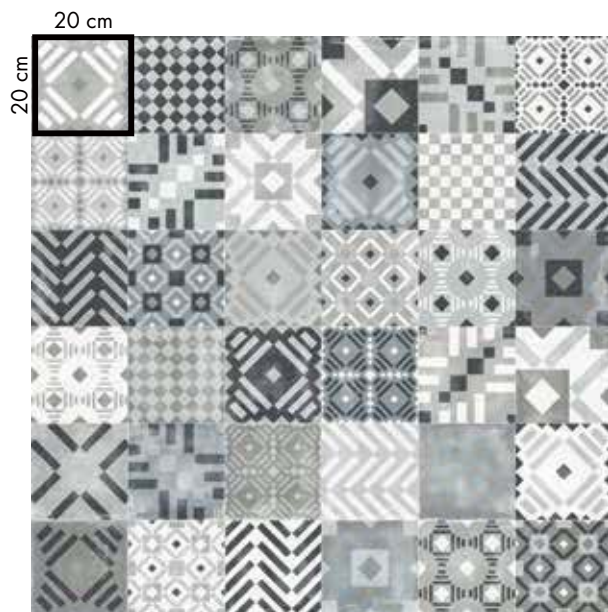

20x20 ☞ 26
PLAY LABYRINTH MIX GREY
0003367 nat. F 62,90

GRES PORCELLANATO
PORCELAIN TILES