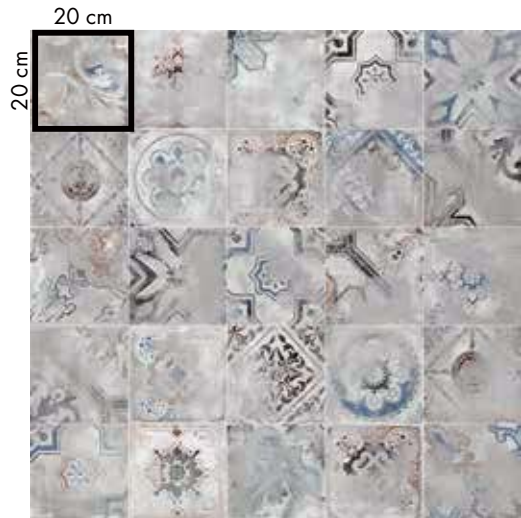

floor
PLAY CLASSIC
20x20 BROWN
NEST
20x120 OAK

wall
PLAY RE-USED
20x20 MIX CLAY
PLAY HERITAGE
20x20 CLAY

floor
PLAY HERITAGE
20x20 CLAY

PLAY RE-USED

GRES PORCELLANATO
PORCELAIN TILES

20x20 / 8"x8"

▼
8,5 mm
▲