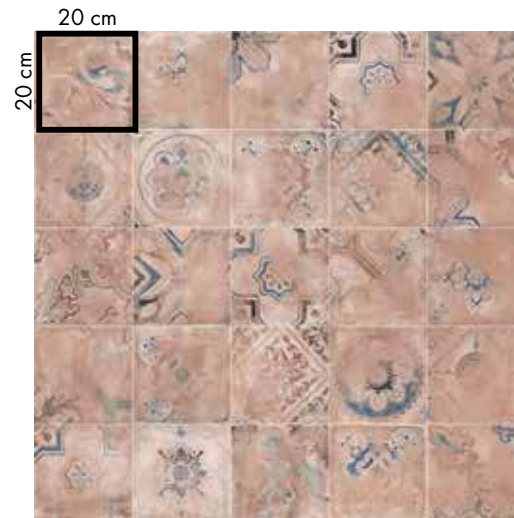

20x20
PLAY RE-USED MIX CLAY
PF60003481 nat. ☞ 26
F 62,90