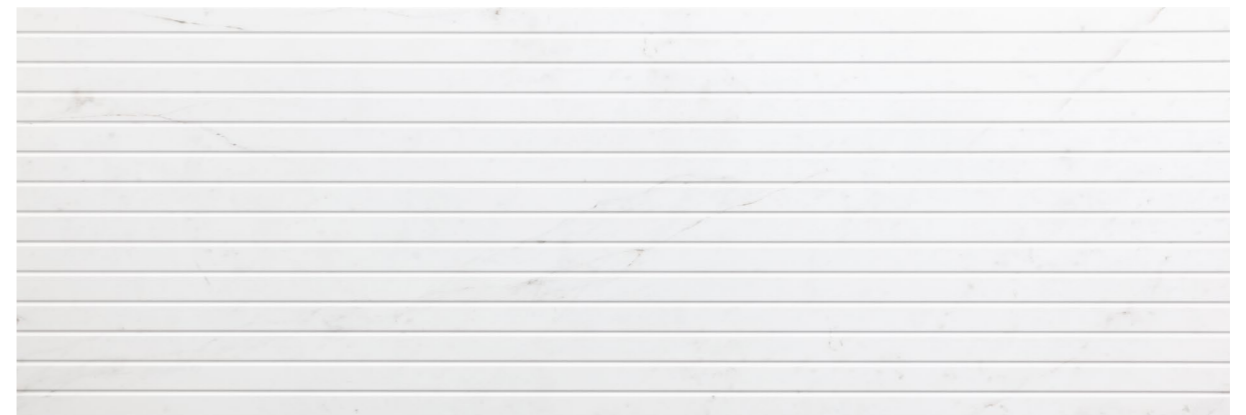

# RIVOLI

MONOPOROSA  
WALL TILE

RIVOLI GLOSS

Matt also available\*

DECO LINES RIVOLI

DECO INFINITO RIVOLI

33,3x100 cm · 13"x39 1/2" G261

33,3x100 cm · 13"x39 1/2" G271