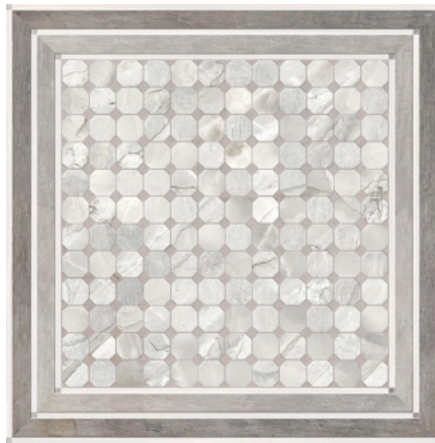

ROMA 45X45

Created on_10/26/2017

ABSOLUT KERAMIKA

www.absolutkeramika.com

Base

ROMA BROWN 45X45
B19

ROMA GREY 45X45
B19

Packing