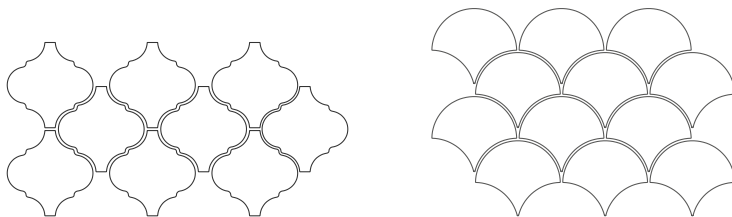

## COMPLEMENTOS / COMPLEMENTS

27 x 43 cm. 11" x 17"

MOSAIC MONOCROME EQ-15M  
MOSAIC ELECTRIC BLUE EQ-20M  
MOSAIC METALLIC EQ-20M

30 x 43 cm. 12" x 17"

MOSAIC MONOCROME EQ-20M  
MOSAIC ELECTRIC BLUE EQ-30S  
MOSAIC METALLIC EQ-30S