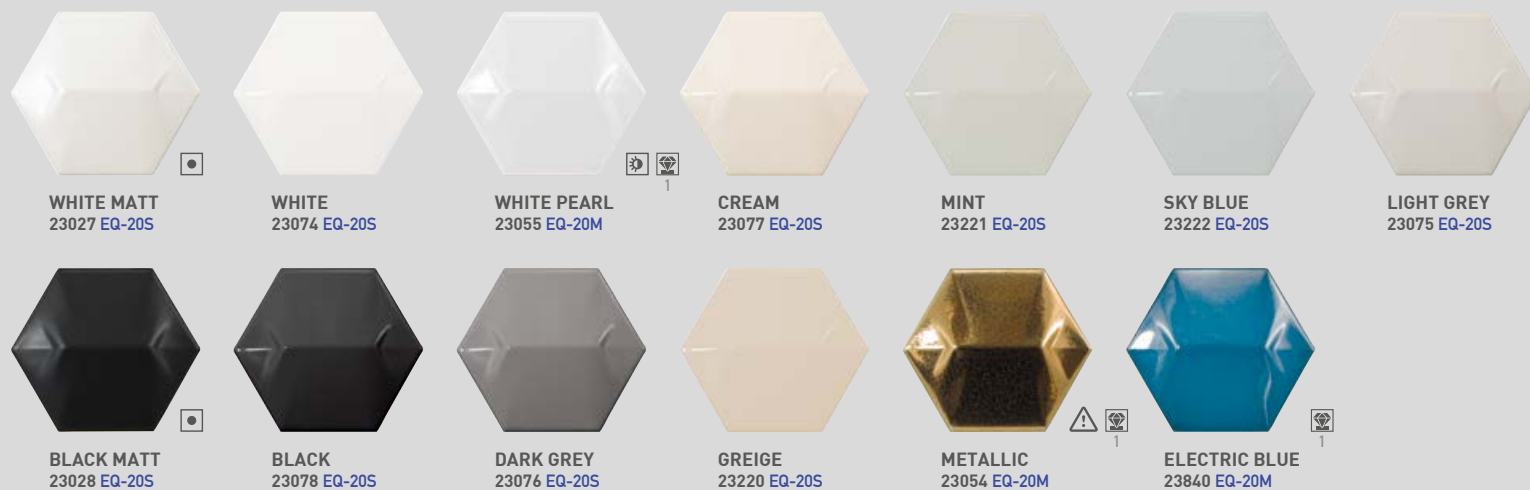

STAR 12,4x10,7 cm / 5" x 4"