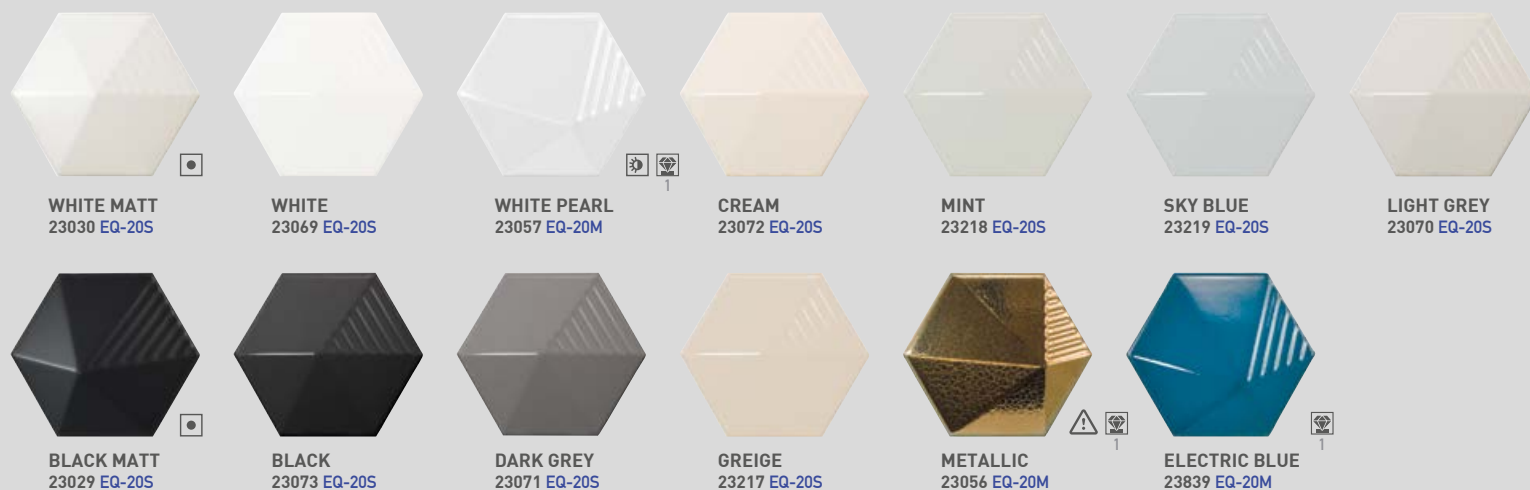

FORMATOS / SIZES 12,4x10,7 cm / 5" x 4"

① Revestimiento combinable:
Serie Magical 3, pg.114

Wall Tiles combination:
Serie **Magical 3**, pg.114

UMBRELLA 12,4x10,7 cm / 5" x 4"