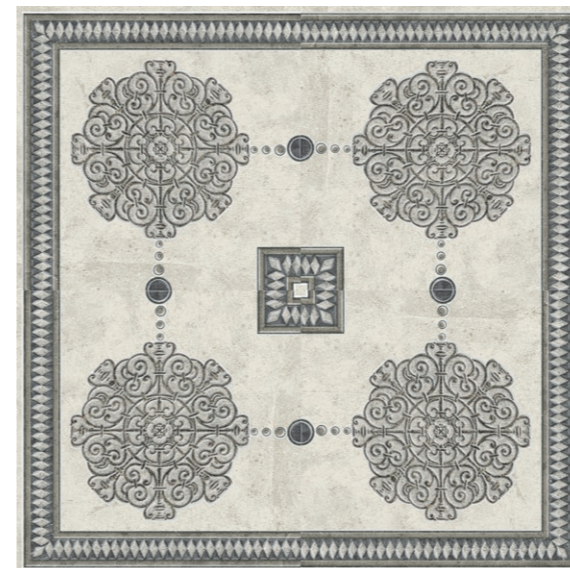

# Terranova

60x60 cm  
23.6"x23.6"

PORCELÁNICO  
PORCELAIN

Esquinera Terranova · 29.5x29.5 cm [11.6"x11.6"] P31

Taco Terranova · 8x8 cm [3.1"x3.1"] P07

Cenefa Terranova · 29.5x60 cm [11.6"x23.62"] P57

Rosetón Terranova · 118.4x118.4 cm [46.62"x46.62"] P417

Decor Carpet Terranova · 59.2x59.2 cm [23.31"x23.31"] P82

Terranova G · 59.2x59.2 cm [23.31"x23.31"] B35

Terranova M · 59.2x59.2 cm [23.31"x23.31"] B35

Terranova tiene 4 diseños diferentes. Encajado aleatorio.  
Terranova has 4 different designs. Random boxed