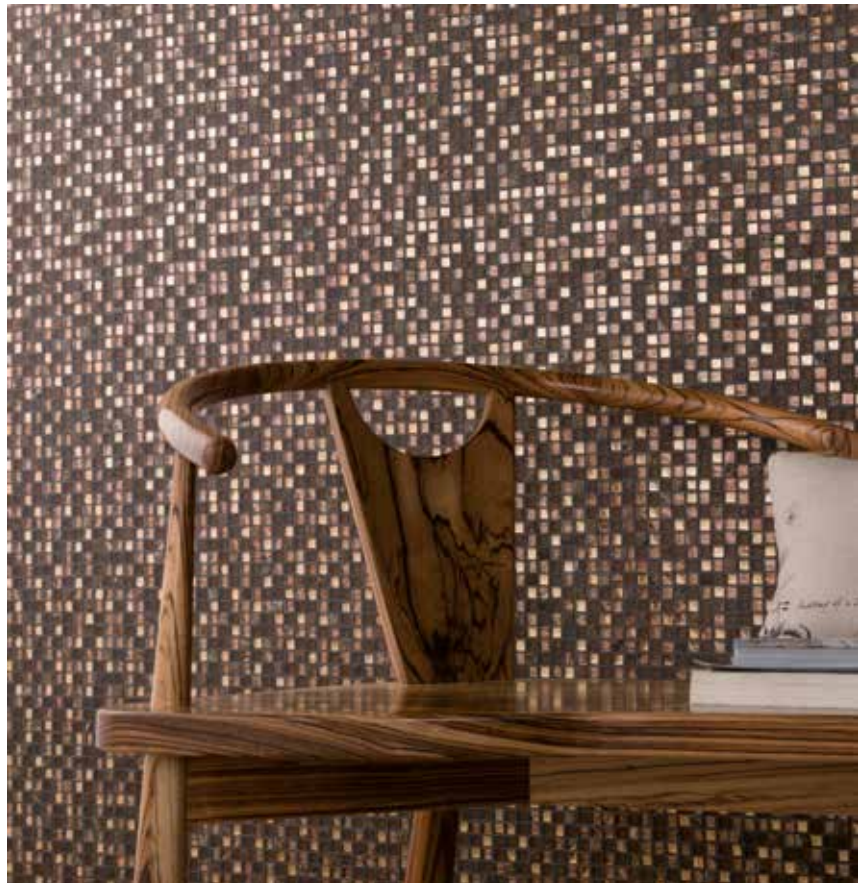

Wall Coverings Treasures Bronze Emperador (1,5)

Treasures

Treasures Mist Shannan
1,5x1,5cm - 5/8"x5/8"

30,1x30,1x0,8cm - 11 7/8"x11 7/8"x3/8"
100103971 - L244000921 - G-135

QUARTZITE / CUARCITA / QUARTZITES
GLASS / VIDRIO / VERRE