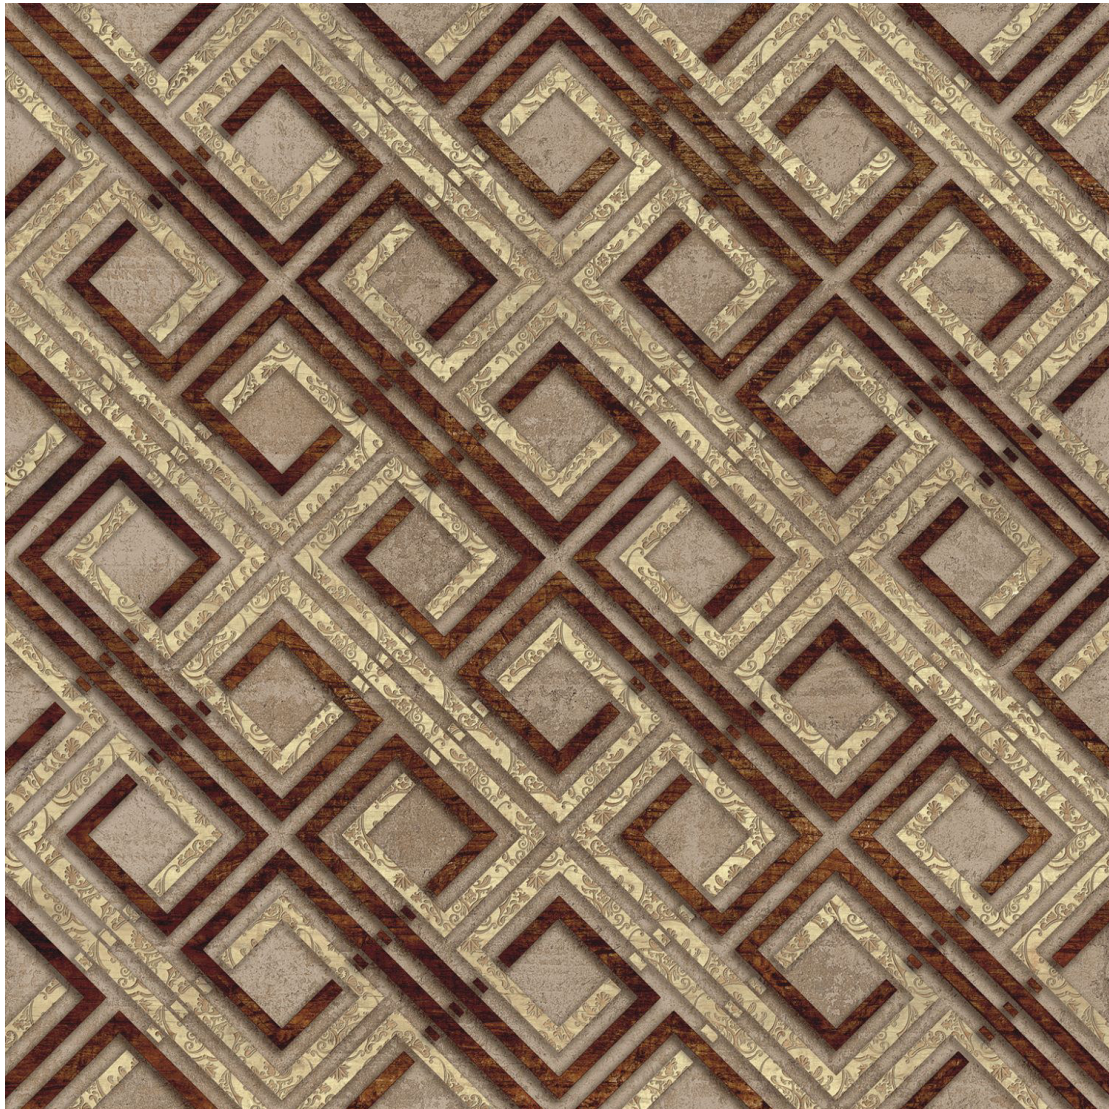

Body: Red Body

Surface: Smooth

Wicker mosaic 45x45

Created on_21/10/16

ABSOLUT KERAMIKA

www.absolutkeramika.com

Technical characteristics

Reference: ABS 1633

Price Code: B24

Line: Wicker 45x45

Size: 45x45

Use: Floor

Finished: Satinado

Body: Red Body

Surface: Smooth

Wicker dark 45x45