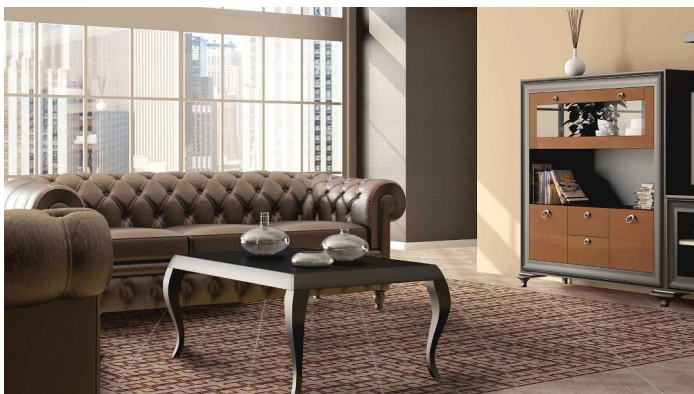

tel.: (+34) 964 657 738
fax: (+34) 964 322 151

info@absolutkeramika.com
www.absolutkeramika.com

The results shown are approximate. This document does not constitute a contractual relationship. To order or check availability of products, contact the company.